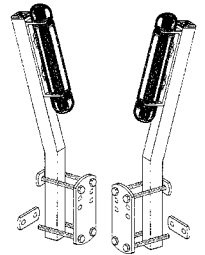

Side Mount Guide Roller Kit

Side mount guide, white electrostatic coat finish. Fits 3"-4" Frames.

Mfg #	Description	Order No.	Retail
T910	Guide Roller Kit	64861_{TF}	$144.99
T902	Repl. Roller Assy	64858_T	44.99
T900-2	Roller Brkt Only	64866_T	16.99

Deluxe Guide Roller Kit

Larger guide arms (11" x 17") for more width adjustment and higher mounting for the guide roller. The guide arms are constructed of box tubing for strength.