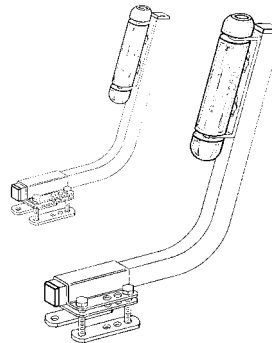

Deluxe Guide Roller Kit

Larger guide arms (11" x 17") for more width adjustment and higher mounting for the guide roller. The guide arms are constructed of box tubing for strength.

Mfg #	Description	Order No.	Retail
T900	Guide Roller Kit	64860 _T	\$164.99
T902	Repl. Roller Assy	64858 _T	44.99
T900-2	Roller Brkt Only	64866 _T	16.99