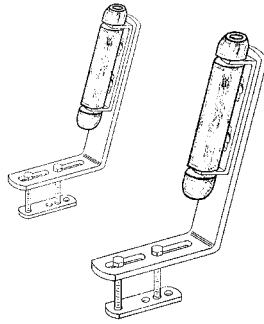

Navigation Lites
Steering/ Controls
Hardware/ Fasteners
Covers/ Windshield
Pumps/ Int. Lite
Electric/ Battery
Trolling Motor
Gauges
Electronics/ Radios
Fuel
Lube/ Motor Care
Aux. Brkts/ Tilt/Trim
Spark Plug/ Starters
Props
Seats/ Pedestals
Anchors/ Rod Holder
Winches/ Jacks
Lites/ Tie Downs
Tires/ Couplers
Boat Care
Misc./ Flooring
Ski's/Tubes
Floatation
Ladders
Water Front
Fenders/ Dock Lines

Guide Roller Kit

Helps you center your boat in even the most adverse conditions. Adjustable in or out to hug your hull. Fits 3"-4" frames. 14" overall height