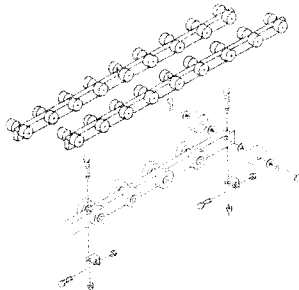

Trailer Step

Aluminum construction w/diamond plate step. Easily mounts to frames up to 3" x 4".

Mfg #	Step Size	Order No.	Retail
T-975	6"x 9"	64880_{TF}	$59.99
T-978	6"x 20"	64885_{TF}	105.99
T-979	6"x 30"	64852_{TF}	129.99

Wobble Roller Assembly

- 4 wobble rollers
- Mounts to 3" x 3" frames

Mfg #T982
Order No. 64886_{TF} $134.99

Wobble Roller Assembly

- 28" "Wobble Roller Assy"
- 8 wobble rollers
- Includes all mounting hardware

Mfg #T980
Order No. 64884_{TF} $294.99

Heavy Duty Wobble Roller Assembly

- 28" "Heavy Duty" assembly
- 16 rollers per pair
- Mounts on frames up to 3" x 5"
- One pair per carton.

Mfg #T988
Order No. 64887_{TF} $465.99

Roller Bunks

Convert a bunk trailer or use for a roller ramp on shore. Two compound rollers - a hard inner surface with a soft outer surface. Bunks are constructed with heavy duty 1"x2" aluminum tubes. *(Shown with optional mounting "L" brackets)*

Mfg #	Description	Order No.	Retail
T908	Two 96" Bunks	64603_{TF}	$379.99
T908-16	"L" mounting brkts	64604_T	34.99

Deluxe Galvanized Roller Bunks

Upgrade bunk style trailers to rollers. The deluxe universal mount attaches directly to either vertical or horizontal positioned bunks. **SOLD IN PAIRS.**

Mfg #	Description	Order No.	Retail
6387	4' Deluxe bunks	17631_{THF}	$229.99
6388	5' Deluxe bunks	17632_{THF}	250.99
6389	Mounting brkt	17549	$21.99
203228	Roller only	17630	5.49
205267	Roller bolt	17629	2.49
203367	Nut only	17628	1.49