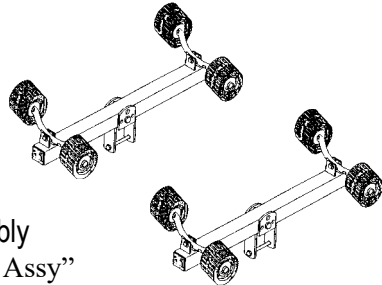

Wobble Roller Assembly

- 28" "Wobble Roller Assy"
- 8 wobble rollers
- Includes all mounting hardware