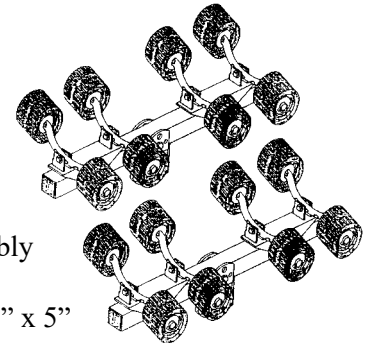

Wobble Roller Assembly

- 28" "Wobble Roller Assy"
- 8 wobble rollers
- Includes all mounting hardware

Mfg #T980
Order No. 64884_{TF} \$294.99

Heavy Duty Wobble Roller Assembly

- 28" "Heavy Duty" assembly
- 16 rollers per pair
- Mounts on frames up to 3" x 5"
- One pair per carton.