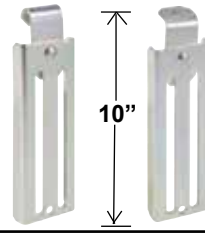

10"

Mfg #	Description	Order No.	Retail
6356	Hook style -6356	17545	$21.99
6389	"L" Style	17549	21.99

Bunk Bracket