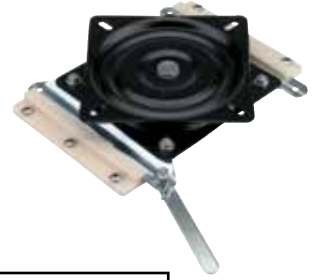

Adjustable Boat Seat Clamp

Seat base clamp makes mounting any seat to a bench seat quick and easy. Complete w/swivel. Adjusts from 8" to 18".

Mfg #	Order No.	Retail
75007	23656 _T	\$115.00

Removable Seat Swivel
Quick release mechanism allows seat to slide out through plastic tracks mounted to boat.

Mfg #	Order No.	Retail
75019	23668 _{THF}	\$99.99

Easy Mount Seat Swivel
Larger bottom half exposes mounting holes. Fits most seat bases. Self lubricated. Plated Steel. 6" x 6".

Mfg #	Order No.	Retail
75018	23666 _{THF}	\$49.99