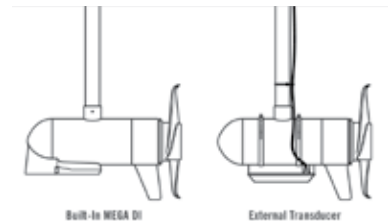

Terrova Blue Tooth w/Universal Sonar 2 & i-Pilot Link (includes foot pedal)

Model	Shaft	Volts	Order No.	Retail
Terrova 55 BT US2 w/iPL	54"	12v	70420	$2199.99

Terrova Blue Tooth w/Mega Down Imaging & i-Pilot Link (foot pedal)

Model	Shaft	Volts	Order No.	Retail
Terrova 80/MDI/IPLINK_BT	45"	24v	70417	$2599.99
Terrova 80/MDI/IPLINK_BT	60"	24v	70428	2649.99
Terrova 112/MDI/IPLINK_BT	60"	36v	70464	2899.99
Terrova 112/MDI/IPLINK_BT	72"	36v	70470	3049.99