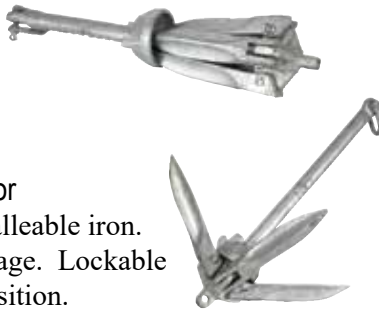

Mfg #	Description	Order No.	Retail
12-FW	12lbs – boats to 20'	16351_{TF}	$99.99
15-FW	15lbs – pontoons to 30'/boats to 40'	16352_{TF}	109.99

Grapnel - Folding Anchor
Heavily galvanized, malleable iron.
Folds up easily for storage. Lockable on opened or closed position.

Mfg #	Description	Order No.	Retail
11964-1	3-lb grapnel	07412	$24.99
11966-1	5-lb grapnel	07413	41.99