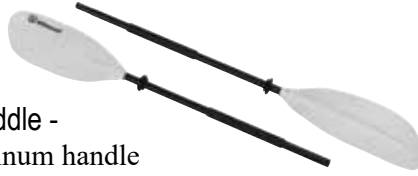

Navigation Lites
Steering/ Controls
Hardware/ Fasteners
Covers/ Windshield
Pumps/ Int. Lites
Electric/ Battery
Trolling Motor
Gauges
Electronics/ Radios
Fuel
Lube/ Motor Care
Aux. Brkts/ Tilt/Trim
Spark Plug/ Starters
Props
Seats/ Pedestals
Anchors/ Rod Holder
Winches/ Jacks
Lites/ Tie Downs
Tires/ Couplers
Boat Care
Misc./ Flooring
Ski's/Tubes
Floatation
Ladders
Water Front
Fenders/ Dock Lines

Aluminum Kayak Paddle -
2-Piece design aluminum handle
w/Plastic blades

Mfg #	Description	Order No.	Retail
11768-2	7'	09281_{THF}	$45.99
11766-1	7-1/2"	09282_{THF}	48.99