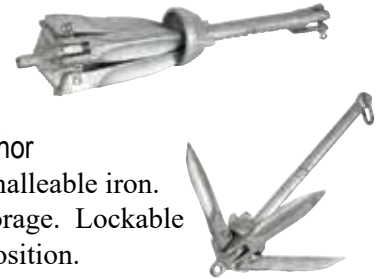

Grapnel - Folding Anchor
Heavily galvanized, malleable iron.
Folds up easily for storage. Lockable in opened or closed position.

Mfg #	Description	Order No.	Retail
S-1701	3-lb grapnel	67047_{THF}	$26.99
S-1702	5-lb grapnel	67049_{THF}	39.99

Canoe/Skiff Anchor
This Vinyl covered anchor can be used to anchor canoes or small craft.
• 6lbs

Mfg #6CSVC	Order No. 48690_{TF}	$25.99