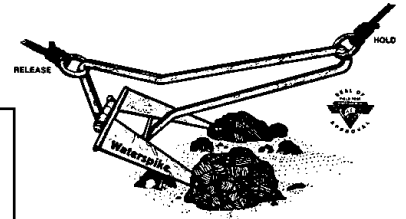

RAPTOR

IS RELENTLESS

RAPTOR
SHALLOW WATER ANCHOR

INTRODUCING AN ALL-NEW KIND OF SHALLOW WATER ANCHOR

It senses the bottom and delivers the perfect hold. It knows when wind and waves threaten to knock you off your spot, and re-anchors automatically. It's built to last, built to fight and built to keep you in the game until you get what you came for. This is Raptor. And it's only from Minn Kota®.

Mfg #	Size	Order No.	Retail
95006	3.5-lb	62739 _T	\$24.99
95011	4.5-lb	62743 _T	27.99
95016	5.0-lb	62745 _T	36.99
95021	6.5-lb	62747 _T	48.99
95026	8.0-lb	62748 _T	54.99

Super Hooker Anchor
Lightweight galvanized finish. Strong wide flukes that penetrate quickly and firmly for maximum holding power. Stows flat.

Mfg #	Size	Order No.	Retail
95040	8.0-lb	62740 _T	\$46.99
95045	13.0-lb	62741 _T	81.99
95050	18.0-lb	62742 _T	94.99

- Navigation Lites
- Steering/ Controls
- Hardware/ Fasteners
- Covers/ Windshield
- Pumps/ Int. Lites
- Electric/ Battery
- Trolling Motor
- Gauges
- Electronics/ Radios
- Fuel
- Lube/ Motor Care
- Aux. Brkts/ Tilt/Trim
- Spark Plug/ Starters
- Props
- Seats/ Pedestals
- Anchors/ Rod Holder**
- Winches/ Jacks
- Lites/ Tie Downs
- Tires/ Couplers
- Boat Care
- Misc./ Flooring
- Ski's/Tubes
- Floatation
- Ladders
- Water Front
- Fenders/ Dock Lines

The Famous Mille Lacs Lake Anchor!

The amazing anchor that holds when others can't, releases when others won't!

- Incredibly lightweight • Hold on hard and soft bottoms.
- Unique sliding ring design guarantees release every time
- Rust and corrosion resistant - electroplated in tough zinc