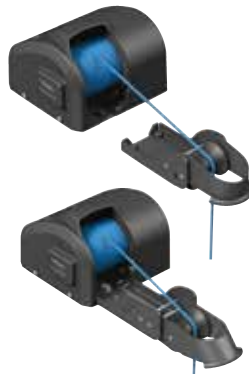

Electric Anchor Winches G3

Raise and lower your anchor with the push of a button!

- 100' of 3/16" nylon anchor rope
- Separate or integrated anchor davit
- Auto resetting circuit breaker
- Anchor safety chain
- 2-Position switch
- 16' 14GA wiring harness
- Power up/down with anti-reverse internal clutch to prevent free spooling
- 65 fpm no load rope retrieval speed