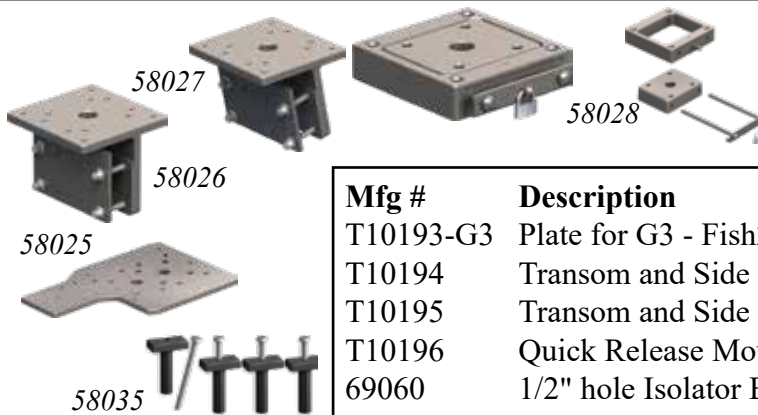

Fisherman 25
• Up to 25lb anchors

Mfg #T10108-G3	
Order No. 58019T	Retail \$289.99

Pontoon 35
• Anchors up to 35lbs

Mfg #T10109-G3	
Order No. 58020T	Retail \$339.99

Anchor Winch Accessories

Mfg #	Description	Order No.	Retail
T10215	G3 Switch Kit	58013T	\$48.99
T10216	G3 Wireless Remote	58014T	81.99
T10116	G2 Wireless Remote	58023T	83.99
T10115	G2 Dash mount switch	58022T	49.99
T10118	Replacement rope .2" x 100'	58033T	32.99
T69841	Replacement Spool	58036T	27.99

Anchor Winch Mounting Systems

• Constructed of corrosion resistant solid aluminum.

Mfg #	Description	Order No.	Retail
T10193-G3	Plate for G3 - Fish25, Ang30, Pont35, Deck40	58025T	\$114.99
T10194	Transom and Side Mount 90 degree	58026T	91.99
T10195	Transom and Side Mount 12 degree	58027T	91.99
T10196	Quick Release Mount	58028T	124.99
69060	1/2" hole Isolator Bolts 4/pk	58035T	25.99