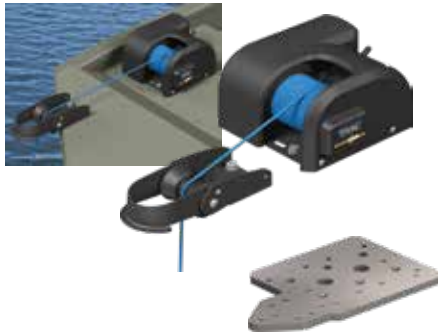

Deckhand 25R

Electric Anchor System

- 25-lb Anchor capacity
- Includes 12' corded control switch
- Includes davit for most anchor styles
- Pre-spooled with 60' of 800 lb test nylon rope
- Runs on 12v
- *Anchor Not Included*

Mfg #1810126
Order No. 56881_{TF} Retail \$329.99

Deckhand - Replacement Parts

Mfg #	Description	Order No.	Retail
350154	Nylon Gear	56776 _T	\$9.99
2374000	Toggle switch (old Style)	56777 _T	19.99

Anchor Zone 20 Electric Anchor Winch