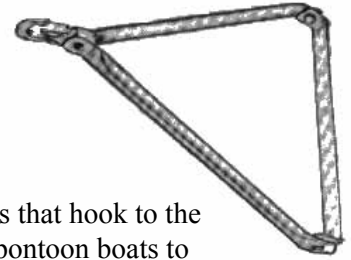

Navigation Lites
Steering/ Controls
Hardware/ Fasteners
Covers/ Windshield
Pumps/ Int. Lites
Electric/ Battery
Minnkota
Gauges
Electronics/ Radios
Fuel
Lube/ Motor Care
Aux. Brkts/ Tilt/Trim
Spark Plug/ Starters
Props
Seats/ Pedestals
Anchors/ Rod Holder
Winches/ Jacks
Lites/ Tie Downs
Tires/ Couplers
Boat Care
Misc./ Flooring
Ski's/Tubes
Floatation
Ladders
Water Front
Fenders/ Dock Lines

Spring Bar Mooring Bars

4' Long bars which hook to the boat with a spring and hook combination. They fold up along side of the dock when not in use. All fasteners included.

Mfg #	Description	Order No.	Retail
D-574	4' mooring arms	64838T	\$119.95
D-624	Spring only	64839T	14.59

The Positive Lock Mooring Arms

18" long mooring arms that hook to the side of fish boats and pontoon boats to secure them in position. All fasteners included.

Mfg #	Description	Order No.	Retail
D-584	18" mooring bars	64842T	\$74.95