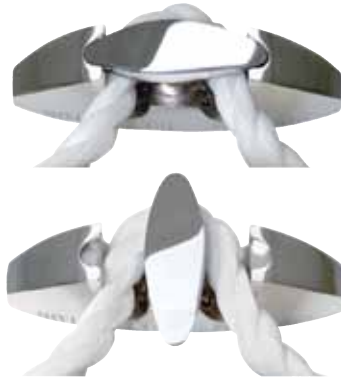

Navigation Lites
Steering/ Controls
Hardware/ Fasteners
Covers/ Windshield
Pumps/ Int. Lites
Electric/ Battery
Minnkota
Gauges
Electronics/ Radios
Fuel
Lube/ Motor Care
Aux. Brkts/ Tilt/Trim
Spark Plug/ Starters
Props
Seats/ Pedestals
Anchors/ Rod Holder
Winches/ Jacks
Lites/ Tie Downs
Tires/ Couplers
Boat Care
Misc./ Flooring
Ski's/Tubes
Floatation
Ladders
Water Front
Fenders/ Dock Lines

Fender Cleats - 2/pk
Stylish spring loaded cleats provide a quick solution for positioning fenders. An alternative to poly cleats or over the rail designs.

Mfg #	Description	Order No.	Retail
2201-2	2/pk	09807T	$31.99