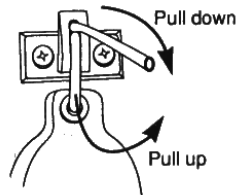

Adjustable Fender Lock

- Durable Delrin Fender peg
- Fender hangs from the top line
- Just pull on the top line to lengthen the line
- Pull down on the bottom line to shorten line length
- The peg fits old style fender lock bracket

Mfg #	Description	Order No.	Retail
T32115	Fender Lock Set	58487	$11.29
T32116	Adjustable peg only	58488	8.29