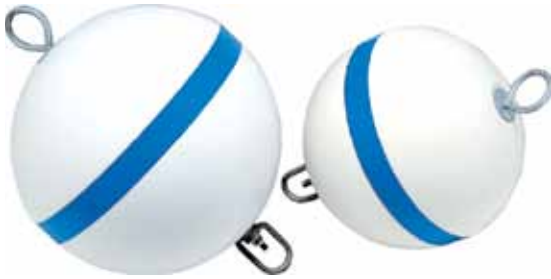

Mfg #	Description	Order No.	Retail
22170	12" Buoy - 30lb buoyancy	59195_T	$109.99
22171	15" Buoy - 60lb buoyancy	59196_T	142.49

Hard Skin Conical Mooring Buoy

White with a 3" regulation reflective blue band. Shaped like a nun buoy. White vinyl bumper for boat protection. 26" total overall length. Total Buoyancy 70lbs.