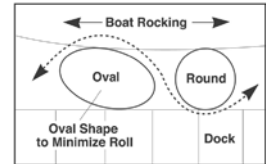

**Hull Gard
Inflated Vinyl Fenders**

Oval shaped design minimizes rolling motion and reduces hull rub. Molded in eyelets withstands the constant pull and tug of everyday usage. Custom inflated to just the right pressure.

Size	White	Blue	Cranberry	Forest	Navy Blue	Retail^{THF}
3-1/2" x 13"	58498	N/A	N/A	N/A	N/A	$11.39
4-1/2" x 16"	58502	59201	N/A	N/A	N/A	13.79
5-1/2" x 20"	58506	59202	58521	58526	58540	16.89
6-1/2" x 23"	58510	59203	58522	58527	58541	28.29
8-1/2" x 27"	58518	59204	58523	58528	58542	50.79
10-1/2" x 30"	58514	N/A	N/A	N/A	N/A	71.59

**SuperGard
Molded Boat Fenders**

Seamless one piece construction. Specially formulated marine grade vinyl. Molded-in rib construction. Larger rope hole size.