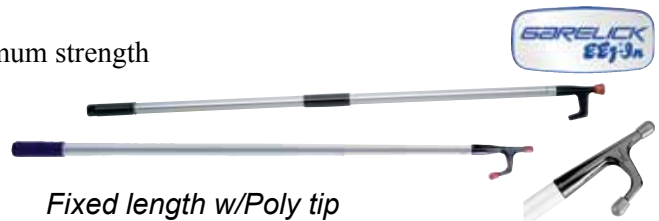

Fixed length w/Poly tip

Mfg #	Description	Order No.	Retail
G55006	6' Boat hook	23489_{THF}	$29.95
G55008	8' Boat hook	23490_{THF}	34.50

Navigation Lites
Steering/ Controls
Hardware/ Fasteners
Covers/ Windshield
Pumps/ Int. Lites
Electric/ Battery
Minnkota
Gauges
Electronics/ Radios
Fuel
Lube/ Motor Care
Aux. Brkts/ Tilt/Trim
Spark Plug/ Starters
Props
Seats/ Pedestals
Anchors/ Rod Holder
Winches/ Jacks
Lites/ Tie Downs
Tires/ Couplers
Boat Care
Misc./ Flooring
Ski's/Tubes
Floatation
Ladders
Water Front
Fenders/ Dock Lines