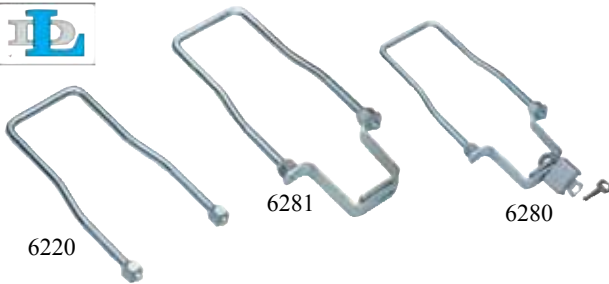

U-Bolt Spare Tire Holders

Mfg #	Description	Order No.	Retail
6220	U-Bolt Tire Carrier - Pkg.	17500	$12.99
6281	Carrier w/lock brackets	17550	23.99
6280	Carrier w/brackets & lock	17508	33.99

Anchors/ Rod Holder
Winches/ Jacks
Lites/ Tie Downs

Lock NOT Included

U-Bolt Style Tire Carrier

Mounts tire in any position on tongue or trailer frame. Fits frames to 3-1/2" x 4" rectangular in size. Fits 4 or 5-hole rims 8" to 15" tires.

Mfg #11090-3	
Order No. 09270	$9.29