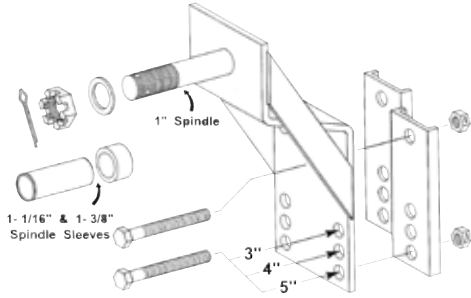

Navigation Lites
Steering/ Controls
Hardware/ Fasteners
Covers/ Windshield
Pumps/ Int. Lite
Electric/ Battery
Minnkota
Gauges
Electronics/ Radios
Fuel
Lube/ Motor Care
Aux. Brkts/ Tilt/Trim
Spark Plug/ Starters
Props
Seats/ Pedestals
Anchors/ Rod Holder
Winches/ Jacks
Lites/ Tie Downs
Tires/ Couplers
Boat Care
Misc./ Flooring
Ski's/Tubes
Floatation
Ladders
Water Front
Fenders/ Dock Lines

Spare Hub & Tire Carrier
Accomodates hub assemblies with 1", 1-1/16" and 1-3/8" bearings. Includes 3 sleeves, slotted nut, washer and cotter key. Fits frames up to 3" x 5".

Mfg #SM-99
Order No. 64619T $69.95