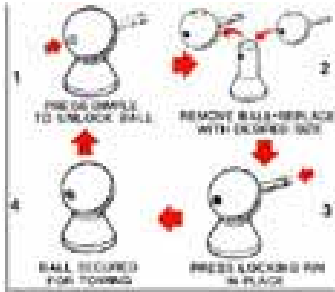

CONVERT-A-BALL™
HITCH SYSTEM PRODUCTS