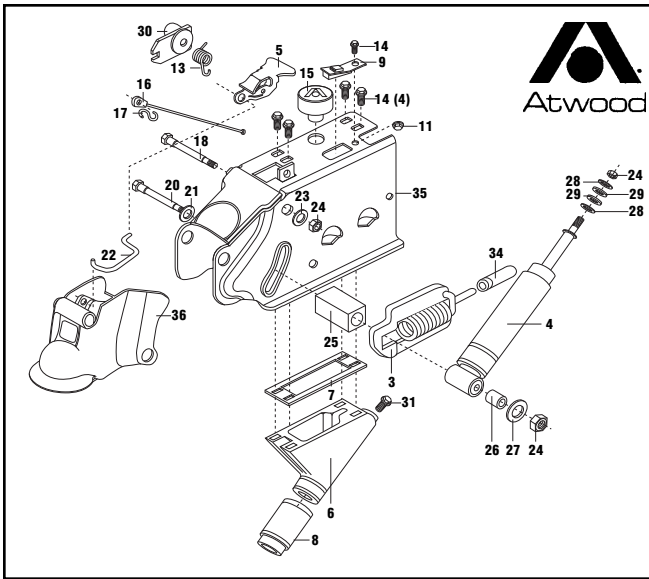

Brake Coupler And Repair Parts

Using the diagram pick the kit that best fits your needs.

Description	Order No.	Retail
Shock Absorb kit #4,2ea 28,2ea 29,30,24	07603	$59.99
Boot Replacement kit #8	07604	12.99
Push rod kit #3,7,4ea 14,16,17,24,6,8,34	07617	142.99
Cap replacement kit #15	07615	8.99
Master cylinder kit #6,7,4ea 14	07605	82.99
Shoulder bolt kit #20,21,24,25,26,27	07607	14.99
Release handle kit #5,18,22,23,3ea 24,19	07609	17.99
Stop & sprg kit #9,11,12,2ea 28,2ea 29,30	07611	19.99
Push rod assy. #3,7,4ea 14,16,17,24,34,8	07613	45.99
Master cyl. brass elbow (not shown)	07619	4.99