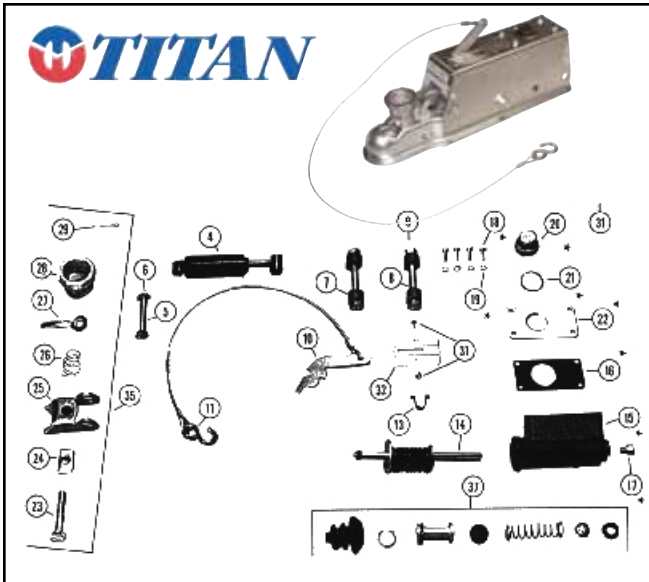

Brake Coupler and Repair Parts

Using the diagram pick the kit that best fits your needs.

Description	Order No.	Retail
Coupler repair kit #35 (turn down)	16151	$29.99
Coupler repair kit #35 (snap down)	16155	114.99
Coupler lock #27	16153	1.99
Ball latch #25	16163	8.79
Shock absorber #4	16152	52.99
Brake cable, cover & S-hook #10,11,32	16154	18.99
Fill cap & gasket #20,21	16156	10.99
Master cylinder repair kit #37	16160	31.49
Master cylinder kit #15 thru #22	16162	99.99
Brass connector #17	16161	5.99