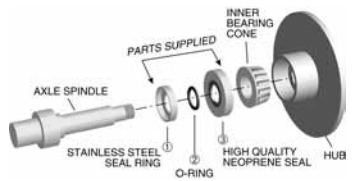

Bearing Buddy
The original... and still the best!
Millions of bearings owe their lives to it

Bearing Buddy® Selection Chart

BB Model	Outer Bearing Cone	Outer Bearing Cup
1980	L44643, L44649, L44640	L44610
1980A		
1781	LM11949	LM11910
2328	LM67048, hub not counterbored	LM67010
1810	LM67049	LM12711
1938	O9067	O9194, 95, 96
1968	M12649, O7100	M12610, O7196
1980T	All internally threaded hubs	
2047	Various	O7204
2080	900 Series	900 Series
2240	1700 Series	1729
2441	LM67048, hub counterbored 15123 and others	LM67010 15245
2562	48548	48510
2717	14124, 14125A	14276

Model	Order No.	Retail
1980	05061	$24.99
1781	05065	22.79
2328	05069	27.99
1810	05073	22.79

Model	Order No.	Retail
1938	05077	$24.99
2441	05085	35.99
2047	05067	24.99

Bearing Buddy
The original... and still the best!
Millions of bearings owe their lives to it

1980 Bearing Buddy w/Auto Check
When the hub is full of grease the blue auto check ring rests about 1/8" outward from steel retaining ring. 1.980" Hub

Mfg #1980A	Order No. 05060	$25.79

Bearing Buddy
The original... and still the best!
Millions of bearings owe their lives to it

Bearing Buddy
w/Bra

Mfg #42101	1.980" Hub	Order No. 05062	$25.99
Mfg #41201	1.781" Hub	Order No. 05066	$24.99

Bearing Buddy
The original... and still the best!
Millions of bearings owe their lives to it

The Bearing Buddy Bra
Keeps grease from flying out on to wheels. 2/pack

Bearing Buddy® Bra	
Model	Fits Bearing Buddy® Model
17B	1781, 1810
19B	1980, 1938, 1968, 2047
23B	2328, 2441, 2717,

Model	Order No.	Retail
19-B	05130	$3.59
17-B	05127	3.59
23-B	05132	3.59

Spindle Seal
For use with bearing buddy on trailer axles with brakes or as a replacement seal system.

Mfg #	Order No.	Retail
#1	05089	$14.59
#2	05093	14.59
#3	05097	14.59
#4	05103	14.59
#5	05107	14.59