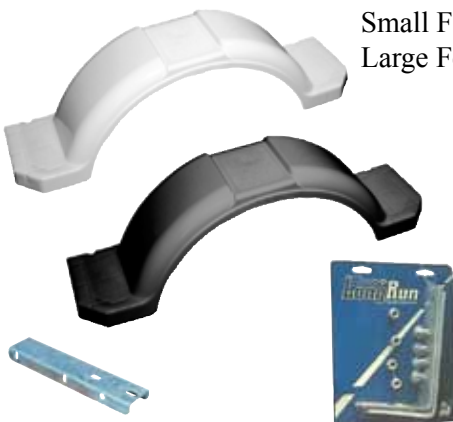

Replacement Plastic Fenders and Brackets

Small Fender: 8" - 12" wheels - width 7-3/4", length 21", height 5"
Large Fender: 13" - 15" wheels - width 11-3/8", length 45", height 11"